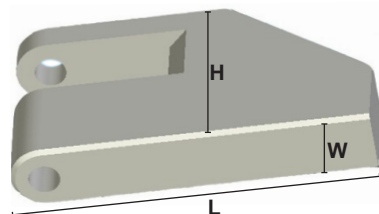

PTLC

Low Clearance Extended Reaction Arms

Wrench Model	Part No. (Length 550mm)
PTLC02	163246
PTLC05	163247
PTLC10	163248
PTLC20	163249
PTLC25	163250
PTLC40	163251

Low Clearance Reaction Pad

Wrench Model	Part No.	Dimension (mm)		
		L	W	H
PTLC02	163252	110	26	38
PTLC05	163253	143	32	51
PTLC10	163254	181	45	64
PTLC20	163255	229	64	76
PTLC25	163256	284	83	100
PTLC40	163257	361	111	127